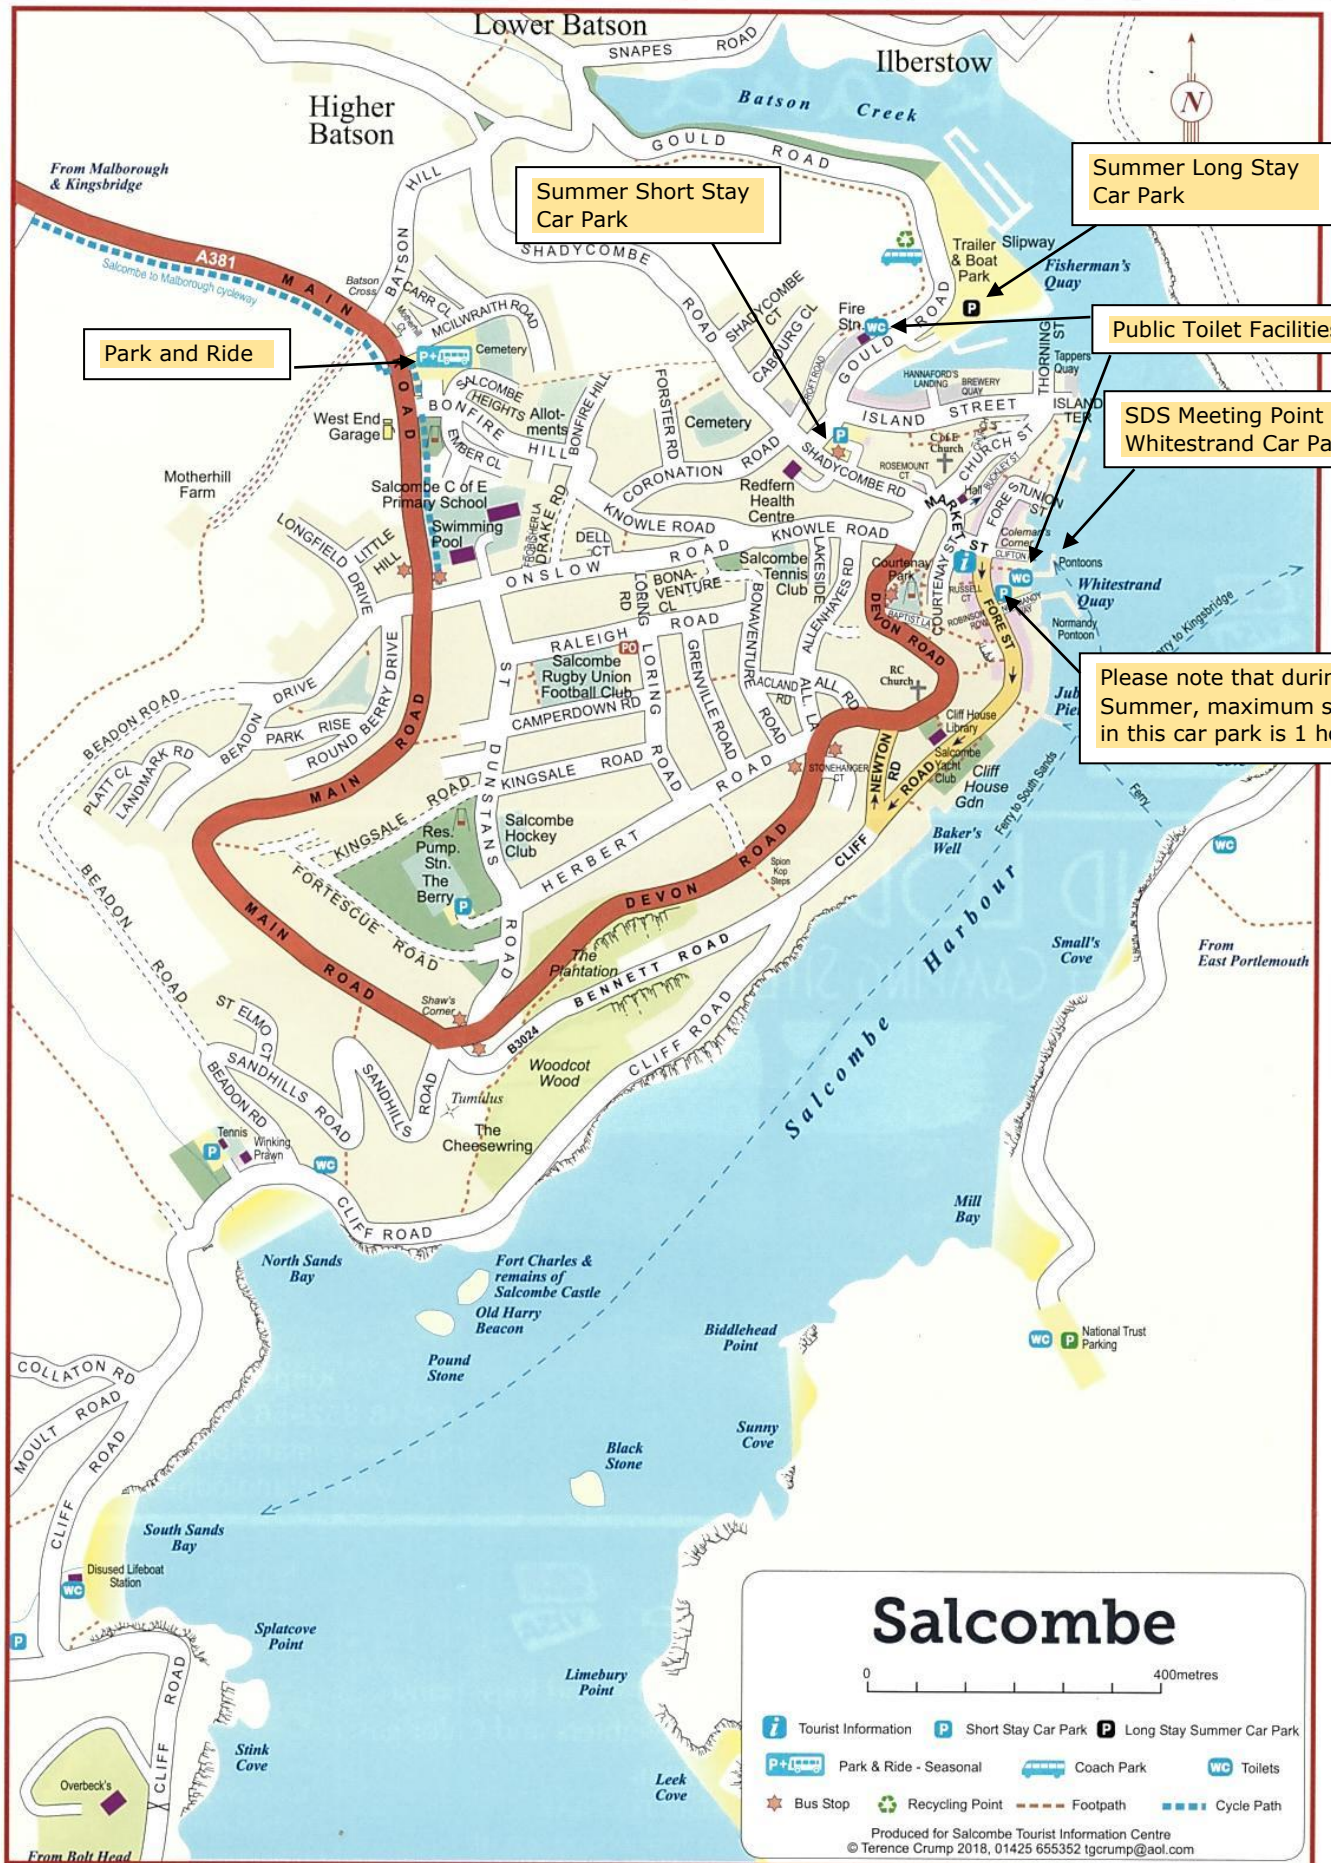

Salcombe Dinghy Sailing

Park and Ride

Summer Short Stay Car Park

Summer Long Stay Car Park

Public Toilet Facilities

SDS Meeting Point on Whitstrand Car Park

Please note that during Summer, maximum stay in this car park is 1 hour